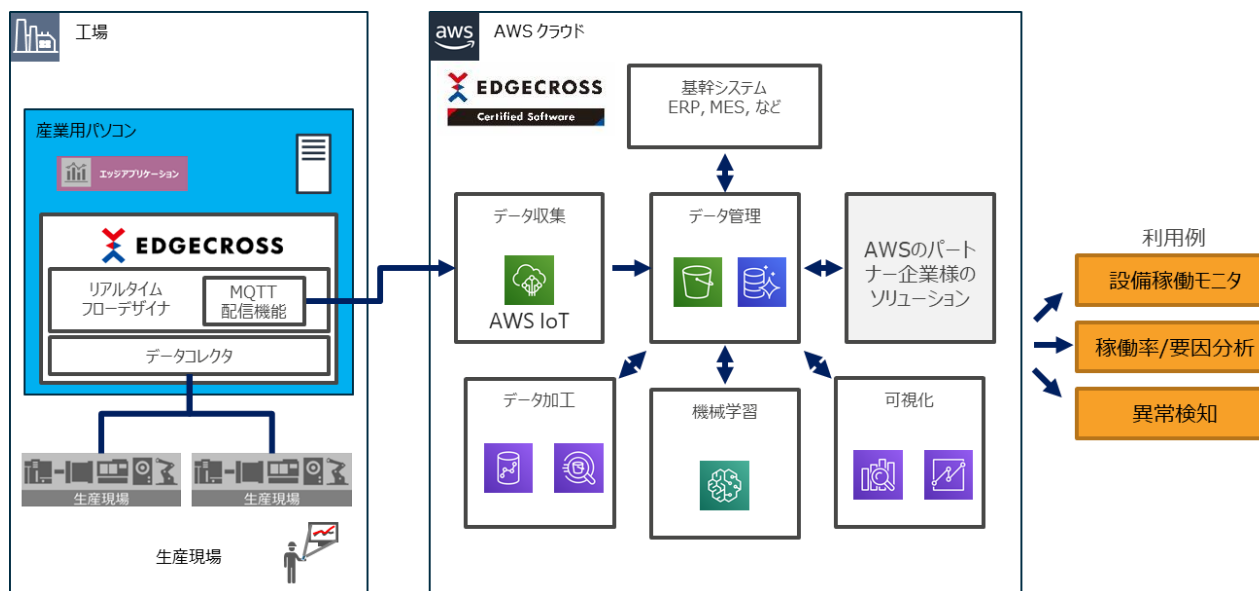

Amazon Web Services Japan, Inc.

Amazon Web Services (AWS IoT)

IoT platform for factories using Edgecross and AWS

» Product Features

• Data collection and transmission to AWS by Edgecross

The Edgecross data collector collects data from control devices and sensors, and sends the data to AWS using the MQTT distribution function.

• Building an IoT platform using AWS IoT

Build an IoT platform by combining AWS IoT and other services such as "Data Management," "Data Processing," "Machine Learning," and "Visualization".

• Utilizing AWS Partner Solutions

You can use a variety of solutions provided by AWS IT domain partners to promote data utilization.

• Support from small start to overseas expansion

You can start from a small scale and gradually expand the scale by combining serverless services on AWS. It can also be used for remote support and overseas deployment.

» Conceptual Diagram

- Data collection and data transmission to AWS using Edgecross functions from equipment control equipment.
- On AWS, an IoT platform is built by combining the necessary services for data usage.
- Data from core systems such as ERP and MES, which are necessary for data usage, will also be linked on AWS.
- We will also use solutions from partner companies to promote the use of data in production operations.